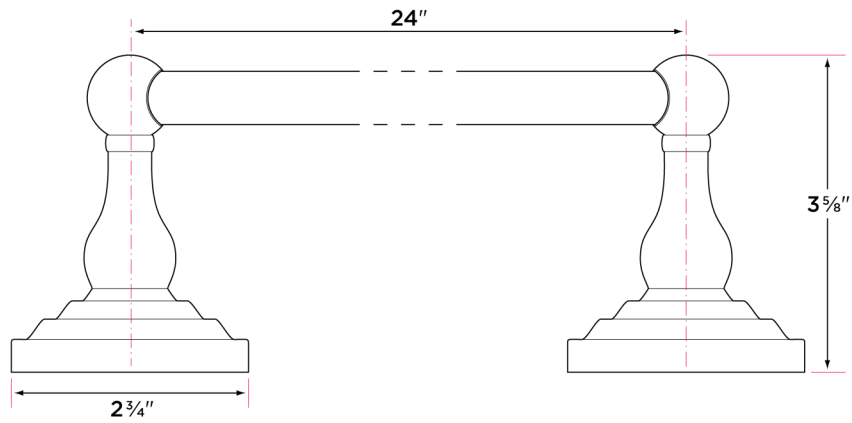

Boulder Series

Materials

Post materials: zinc

Towel bar tube material: brass

Specifications

Concealed screw mounting with straight, standard head fixing screw

Plated steel mounting brackets with two screws each

BL-PH1

BL-TR1

BL-PH2

BL-RH2

BL-RH1

BL-TB30