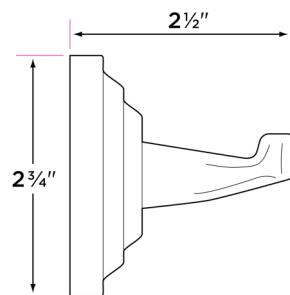

Boulder Series

Materials

Post materials: zinc

Towel bar tube material: brass

Specifications

Concealed screw mounting with straight, standard head fixing screw

Plated steel mounting brackets with two screws each

Nylon drywall screws included

Finishes

15 Satin Nickel

26 Polished Chrome

11P Vintage Bronze

FBL Flat Black

DESCRIPTION	PRODUCT CODE	CASE
18" Towel Bar	BL-TB18	20
24" Towel Bar	BL-TB24	20
30" Towel Bar	BL-TB30	20
Towel Ring	BL-TR1	30
Single Post Paper Holder	BL-PH1	30
Two Post Paper Holder	BL-PH2	30
Robe Hook	BL-RH1	30
J Robe Hook	BL-RH2	30

BL-PH1

BL-TR1

BL-PH2

BL-RH2

BL-RH1

BL-TB30