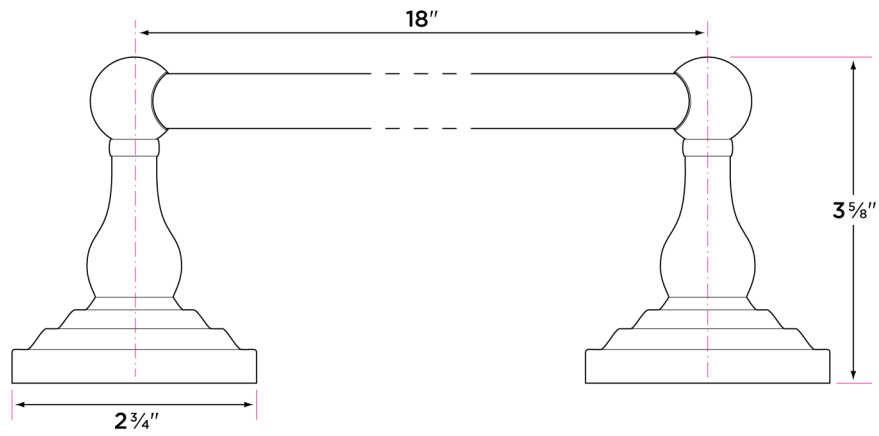

Boulder Series

Materials

Post materials: zinc

Towel bar tube material: brass

Specifications

Concealed screw mounting with straight, standard head fixing screw

Plated steel mounting brackets with two screws each

BL-PH1

BL-TR1

BL-PH2

BL-RH2

BL-RH1

BL-TB30