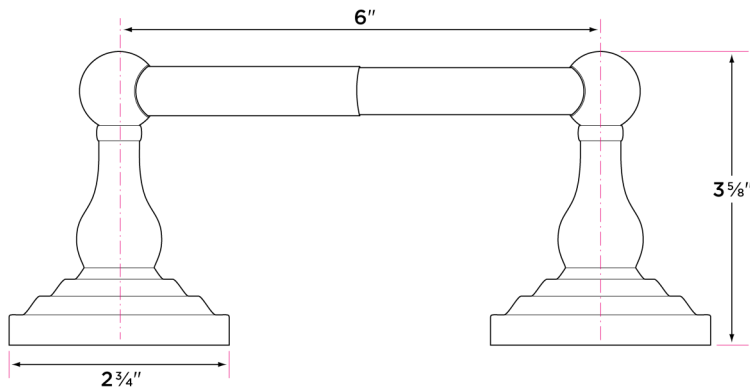

Boulder Series

Materials

Post materials: zinc

Towel bar tube material: brass

Specifications

Concealed screw mounting with straight, standard head fixing screw

Plated steel mounting brackets with two screws each

Nylon drywall screws included

Finishes

15 Satin Nickel

26 Polished Chrome

11P Vintage Bronze

FBL Flat Black

DESCRIPTION	PRODUCT CODE	CASE
18" Towel Bar	BL-TB18	20
24" Towel Bar	BL-TB24	20
30" Towel Bar	BL-TB30	20
Towel Ring	BL-TR1	30
Single Post Paper Holder	BL-PH1	30
Two Post Paper Holder	BL-PH2	30
Robe Hook	BL-RH1	30
J Robe Hook	BL-RH2	30

BL-PH1

BL-TR1

BL-PH2

BL-RH2

BL-RH1

BL-TB30