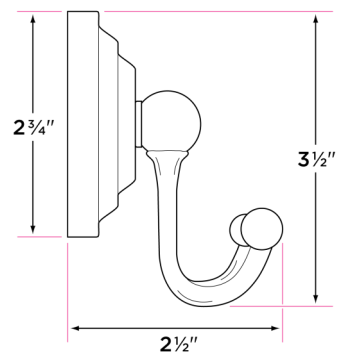

Boulder Series

Materials

Post materials: zinc

Towel bar tube material: brass

Specifications

Concealed screw mounting with straight, standard head fixing screw

Plated steel mounting brackets with two screws each

Nylon drywall screws included

Finishes

15 Satin Nickel

26 Polished Chrome

11P Vintage Bronze

FBL Flat Black

DESCRIPTION	PRODUCT CODE	CASE
18" Towel Bar	BL-TB18	20
24" Towel Bar	BL-TB24	20
30" Towel Bar	BL-TB30	20
Towel Ring	BL-TR1	30
Single Post Paper Holder	BL-PH1	30
Two Post Paper Holder	BL-PH2	30
Robe Hook	BL-RH1	30
J Robe Hook	BL-RH2	30

BL-PH1

BL-TR1

BL-PH2

BL-RH2

BL-RH1

BL-TB30