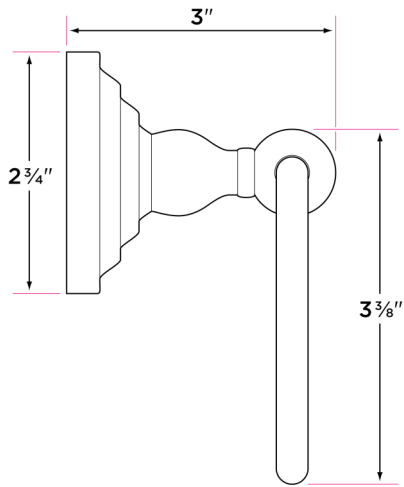

Boulder Series

Materials

Post materials: zinc

Towel bar tube material: brass

Specifications

Concealed screw mounting with straight, standard head fixing screw

Plated steel mounting brackets with two screws each

Nylon drywall screws included

Finishes

15 Satin Nickel

26 Polished Chrome

11P Vintage Bronze

FBL Flat Black

DESCRIPTION	PRODUCT CODE	CASE
18" Towel Bar	BL-TB18	20
24" Towel Bar	BL-TB24	20
30" Towel Bar	BL-TB30	20
Towel Ring	BL-TR1	30
Single Post Paper Holder	BL-PH1	30
Two Post Paper Holder	BL-PH2	30
Robe Hook	BL-RH1	30
J Robe Hook	BL-RH2	30

BL-PH1

BL-TR1

BL-PH2

BL-RH2

BL-RH1

BL-TB30