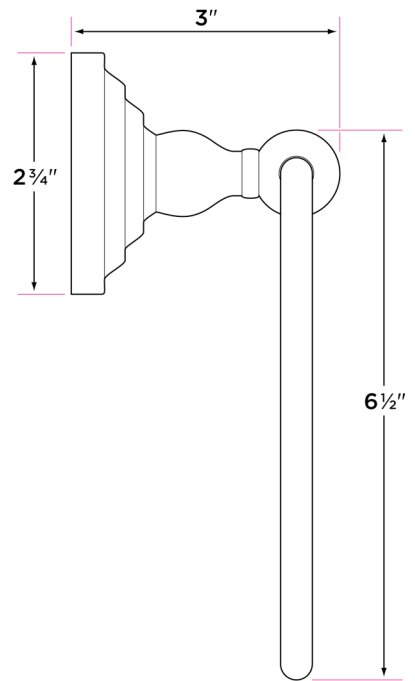

Boulder Series

Materials

Post materials: zinc

Towel bar tube material: brass

Specifications

Concealed screw mounting with straight, standard head fixing screw

Plated steel mounting brackets with two screws each

Nylon drywall screws included

Finishes

15 Satin Nickel

26 Polished Chrome

11P Vintage Bronze

FBL Flat Black

DESCRIPTION	PRODUCT CODE	CASE
18" Towel Bar	BL-TB18	20
24" Towel Bar	BL-TB24	20
30" Towel Bar	BL-TB30	20
Towel Ring	BL-TR1	30
Single Post Paper Holder	BL-PH1	30
Two Post Paper Holder	BL-PH2	30
Robe Hook	BL-RH1	30
J Robe Hook	BL-RH2	30

BL-PH1

BL-TR1

BL-PH2

BL-RH2

BL-RH1

BL-TB30