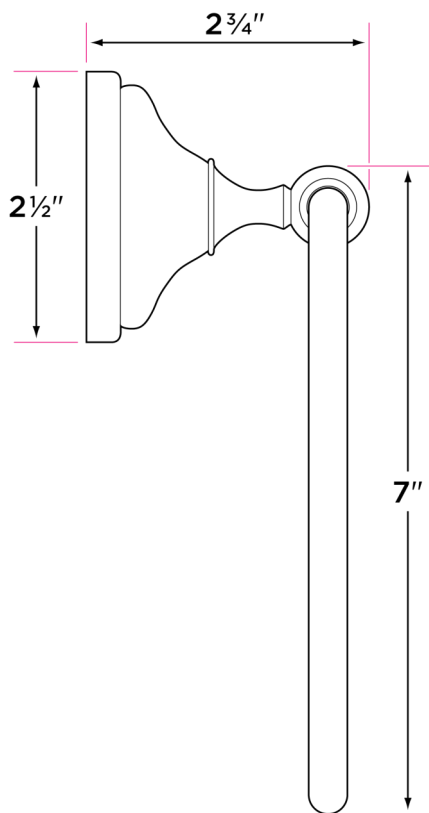

Brighton Series

Materials

Zinc alloy & ceramic

Specifications

Concealed screw mounting with straight standard head fixing screw

Plated steel mounting brackets with two screws each

Nylon drywall screws included

Finishes

26 Polished Chrome with White Porcelain

DESCRIPTION	PRODUCT CODE	CASE
30" Towel Bar	BT-TB30	20
Towel Ring	BT-TR1	30
Single Post Paper Holder	BT-PH1	30
Robe Hook	BT-RH1	30

BT-TB30

BT-TR1

BT-PH1

BT-RH1