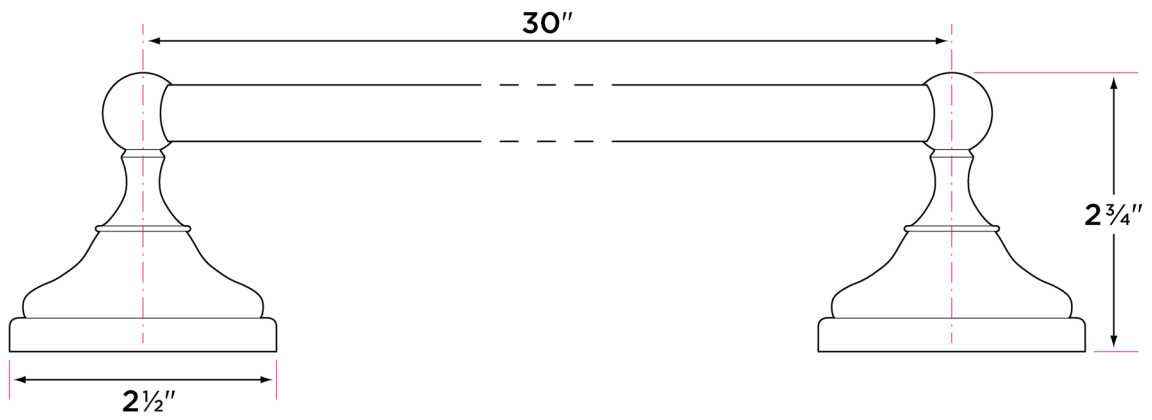

Brighton Series

Materials

Zinc alloy & ceramic

Specifications

Concealed screw mounting with straight standard head fixing screw

Plated steel mounting brackets with two screws each

Nylon drywall screws included

Finishes

26 Polished Chrome with White Porcelain

DESCRIPTION	PRODUCT CODE	CASE
30" Towel Bar	BT-TB30	20
Towel Ring	BT-TR1	30
Single Post Paper Holder	BT-PH1	30
Robe Hook	BT-RH1	30

BT-TB30

BT-TR1

BT-PH1

BT-RH1