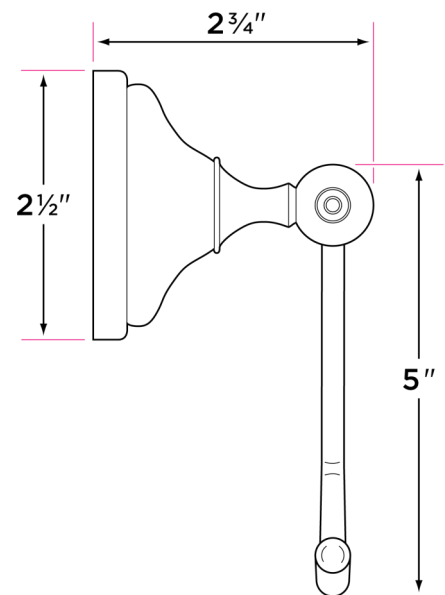

Brighton Series

Materials

Zinc alloy & ceramic

Specifications

Concealed screw mounting with straight standard head fixing screw

Plated steel mounting brackets with two screws each

Nylon drywall screws included

Finishes

26 Polished Chrome with White Porcelain

DESCRIPTION	PRODUCT CODE	CASE
30" Towel Bar	BT-TB30	20
Towel Ring	BT-TR1	30
Single Post Paper Holder	BT-PH1	30
Robe Hook	BT-RH1	30

BT-TB30

BT-TR1

BT-PH1

BT-RH1