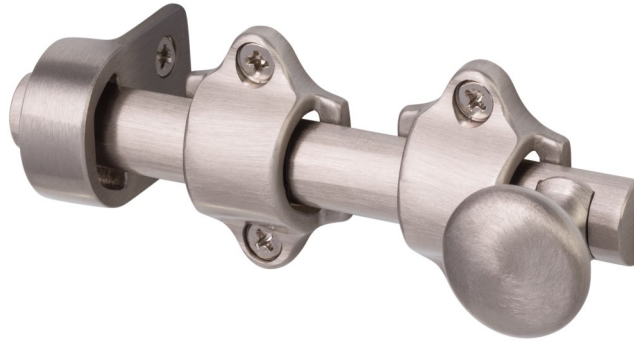

4" Dutch Door Bolt

FB4

DESCRIPTION

PRODUCT
CODE

CASE

4" Dutch Door Bolt

FB4

50bx/50ctn

Finishes

15 Satin Nickel

FBL Flat Black

SB Satin Brass

Material

Solid Zinc