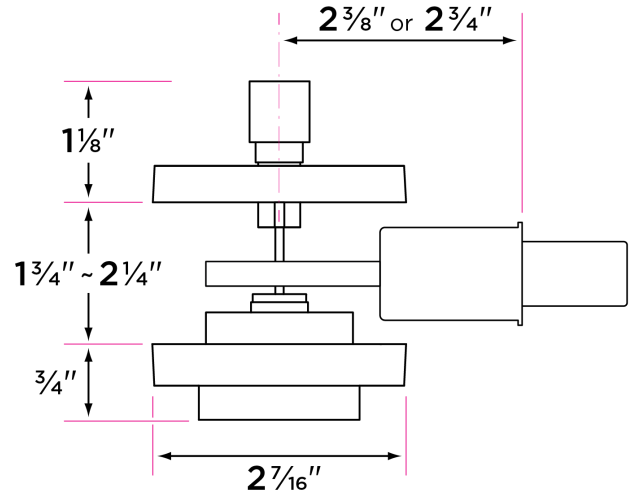

## Logan Deadbolt

DESCRIPTION

PRODUCT  
CODE

CASE

Single Cylinder Deadbolt

DB201-LN

12

### Door Thickness

1 3/4" to 2 1/4"

### Strike Plate

2 1/4" x 1 3/4" full-lip radius corner  
and 2 1/4" x 1" included

### Latch

2 1/4" x 1" radius corner faceplate  
or Non-adjustable 2 3/8" or 2 3/4"

Available in 4 way drive-in

1" throw bolt

Cut resistant bolt with

hardened steel rolling inserts