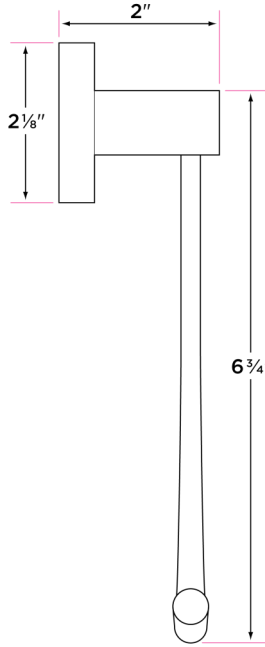

Lugano Series

Finishes

- 15 Satin Nickel
- 26 Polished Chrome
- FBL Flat Black
- SB Satin Brass

Materials

Pivot paper holder, solid brass towel ring, towel bar tube: brass

Paper holder, towel ring, towel bar posts, robe hook: zinc

Specifications

2 3/4" extension from wall

2 1/4" base

Concealed screw mounting with straight standard head fixing screw

Plated steel mounting brackets with two screws each

DESCRIPTION	PRODUCT CODE	CASE
18" Towel Bar	LG-TB18	20
24" Towel Bar	LG-TB24	20
30" Towel Bar	LG-TB30	20
30" Double Towel Bar*	LG-TB30-2	20
Towel Ring	LG-TR1	30
Solid Brass Towel Ring	LG-TR2	30
Single Post Paper Holder	LG-PH1	30
Two Post Paper Holder	LG-PH2	30
Two Post Pivot Paper Holder	LG-PH2PV	30
Euro Paper Holder	LG-PH3	30
Robe Hook	LG-RH1	30

0-2 available in 15 Satin Nickel only

LG-TB30-2

LG-TR2

LG-TR1

LG-TB30

LG-TB24

LG-PH1

LG-TB18