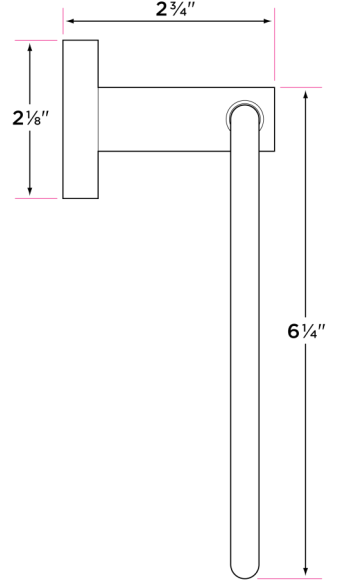

Specifications

2 3/4" extension from wall

2 1/4" base

Concealed screw mounting with straight standard head fixing screw

Plated steel mounting brackets with two screws each

DESCRIPTION	PRODUCT CODE	CASE
18" Towel Bar	LG-TB18	20
24" Towel Bar	LG-TB24	20
30" Towel Bar	LG-TB30	20
30" Double Towel Bar*	LG-TB30-2	20
Towel Ring	LG-TR1	30
Solid Brass Towel Ring	LG-TR2	30
Single Post Paper Holder	LG-PH1	30
Two Post Paper Holder	LG-PH2	30
Two Post Pivot Paper Holder	LG-PH2PV	30
Euro Paper Holder	LG-PH3	30
Robe Hook	LG-RH1	30

0-2 available in 15 Satin Nickel only

LG-TB30-2

LG-TR2

LG-TR1

LG-TB30

LG-TB24

LG-PH1

LG-TB18