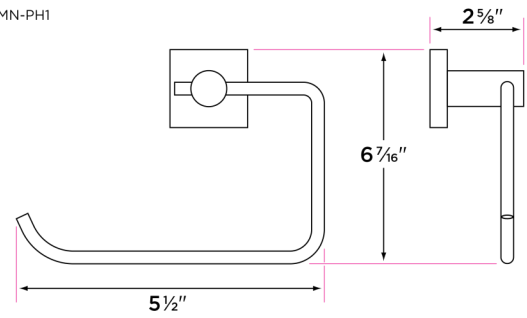

Monza Series

Materials

Zinc

Specifications

3" extension from wall

2" base

Concealed screw mounting with slotted head set screw

Plated steel mounting brackets with two screws each

Nylon drywall anchors included

Finishes

15 Satin Nickel

26 Polished Chrome

FBL Flat Black

SB Satin Brass

DESCRIPTION	PRODUCT CODE	CASE
18" Towel Bar	MN-TB18	20
24" Towel Bar	MN-TB24	20
30" Towel Bar	MN-TB30	20
Towel Ring	MN-TR1	30
Single-Post Paper Holder	MN-PH1	30
Two-Post Paper Holder	MN-PH2	30
Euro Style Paper Holder	MN-PH3	30
Robe Hook	MN-RH1	30

MN-TB24

MN-RH1

MN-TR1

MN-PH2

MN-PH1

MN-PH3