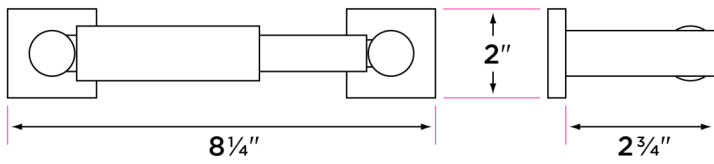

Monza Series

Materials

Zinc

Specifications

3" extension from wall

2" base

Concealed screw mounting with slotted head set screw

Plated steel mounting brackets with two screws each

MN-TB24

MN-RH1

MN-TR1

MN-PH2

MN-PH1

MN-PH3