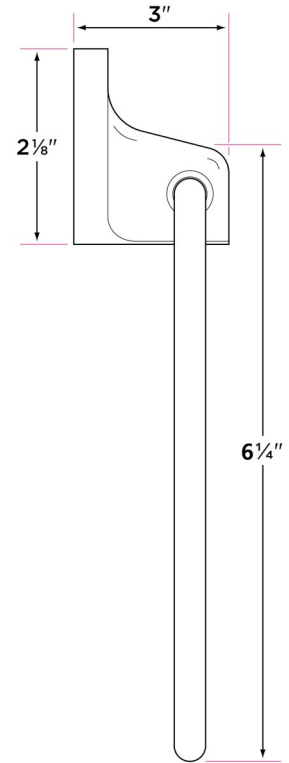

## Sierra Series

**Materials**

Brass, steel, and zinc

**Specifications**

Concealed screw mounting with straight standard head fixing screw

Plated steel mounting brackets with two screws each

Nylon drywall screws included

### Finishes

15 Satin Nickel

FBL Flat Black

26 Polished Chrome

DESCRIPTION	PRODUCT CODE	CASE
18" Towel Bar	SA-TB18	20
24" Towel Bar	SA-TB24	20
30" Towel Bar	SA-TB30	20
Towel Ring	SA-TR1	30
Single Post Paper Holder	SA-PH1	30
Two Post Paper Holder	SA-PH2	30
Robe Hook	SA-RH1	30

SA-TB18

SA-TR1

SA-TB24

SA-TB30

SA-RH1

SA-PH1

SA-PH2