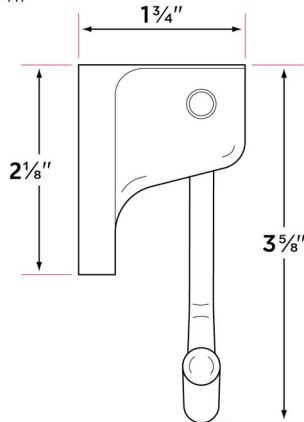

### Finishes

15 Satin Nickel

FBL Flat Black

26 Polished Chrome

DESCRIPTION	PRODUCT CODE	CASE
18" Towel Bar	SA-TB18	20
24" Towel Bar	SA-TB24	20
30" Towel Bar	SA-TB30	20
Towel Ring	SA-TR1	30
Single Post Paper Holder	SA-PH1	30
Two Post Paper Holder	SA-PH2	30
Robe Hook	SA-RH1	30

SA-TB18

SA-TR1

SA-TB24

SA-TB30

SA-RH1

SA-PH1

SA-PH2