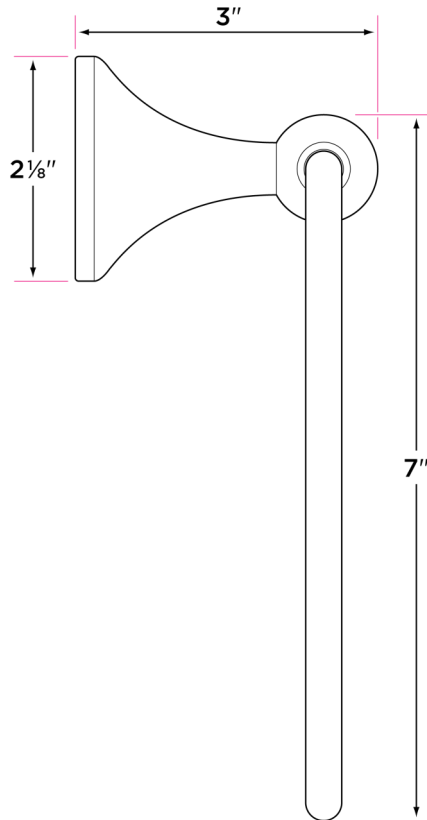

**Ventura Series**

Materials

Post materials: zinc

Towel bar tube material: brass

Specifications

3" extension from wall

2 1/8" base

Concealed screw mounting with straight standard head fixing screw

Plated steel mounting brackets with two screws each

Finishes

- 15 Satin Nickel
- 26 Polished Chrome
- 11P Vintage Bronze
- FBL Flat Black
- SB Satin Brass

DESCRIPTION	PRODUCT CODE	CASE
18" Towel Bar	VT-TB18	20
24" Towel Bar	VT-TB24	20
32" Towel Bar	VT-TB32	20
Towel Ring	VT-TR1	30
Single Post Paper Holder	VT-PH1	30
Two Post Paper Holder	VT-PH2	30
Robe Hook	VT-RH1	30

VT-PH1

VT-PH2

VT-TR1

VT-RH1

VT-TB18

VT-TB24

VT-TB32