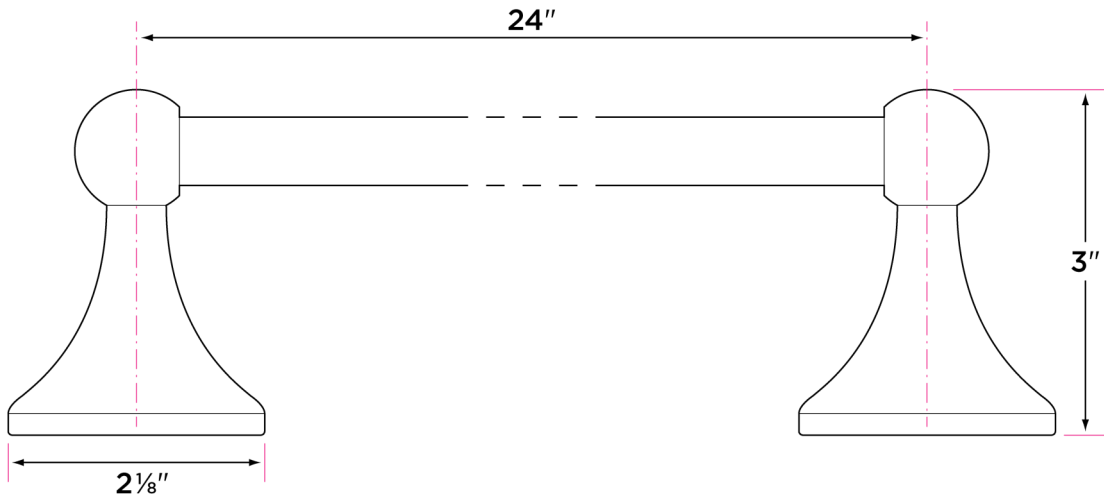

VT-TB32

VT-TB24