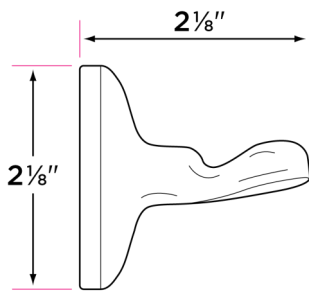

**Ventura Series**

Materials

Post materials: zinc

Towel bar tube material: brass

Specifications

3" extension from wall

2 1/8" base

Concealed screw mounting with straight standard head fixing screw

Plated steel mounting brackets with two screws each

Finishes

- 15 Satin Nickel
- 26 Polished Chrome
- 11P Vintage Bronze
- FBL Flat Black
- SB Satin Brass

DESCRIPTION	PRODUCT CODE	CASE
18" Towel Bar	VT-TB18	20
24" Towel Bar	VT-TB24	20
32" Towel Bar	VT-TB32	20
Towel Ring	VT-TR1	30
Single Post Paper Holder	VT-PH1	30
Two Post Paper Holder	VT-PH2	30
Robe Hook	VT-RH1	30

VT-PH1

VT-PH2

VT-TR1

VT-RH1

VT-TB18

VT-TB24

VT-TB32