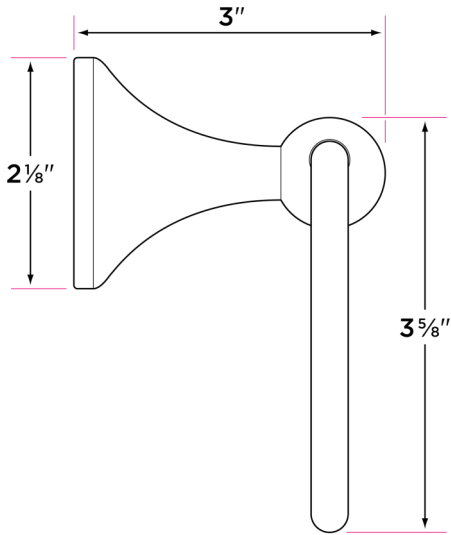

**Ventura Series**

Materials

Post materials: zinc

Towel bar tube material: brass

Specifications

3" extension from wall

2 1/8" base

Concealed screw mounting with straight standard head fixing screw

Plated steel mounting brackets with two screws each

Finishes

- 15 Satin Nickel
- 26 Polished Chrome
- 11P Vintage Bronze
- FBL Flat Black
- SB Satin Brass

DESCRIPTION	PRODUCT CODE	CASE
18" Towel Bar	VT-TB18	20
24" Towel Bar	VT-TB24	20
32" Towel Bar	VT-TB32	20
Towel Ring	VT-TR1	30
Single Post Paper Holder	VT-PH1	30
Two Post Paper Holder	VT-PH2	30
Robe Hook	VT-RH1	30

VT-PH1

VT-PH2

VT-TR1

VT-RH1

VT-TB18

VT-TB24

VT-TB32