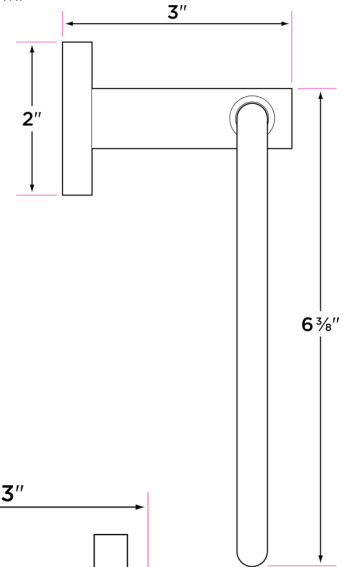

Baden Series

Materials

Post materials: brass, steel and zinc

Towel bar tube material: brass

Specifications

3" extension from wall

2" base

Concealed screw mounting with slotted, standard head set screw

DESCRIPTION	PRODUCT CODE	CASE
18" Towel Bar	BD-TB18	20
24" Towel Bar	BD-TB24	20
30" Towel Bar	BD-TB30	20
Towel Ring	BD-TR1	30
Square Towel Ring	BD-TR2	30
Single Post Paper Holder	BD-PH1	30
Two-Post Pivot Paper Holder	VR-PH2PV	20
Robe Hook	BD-RH1	30

BD-TB18

BD-TR1

BD-TB24

BD-RH1

BD-TB30

BD-PH1

VR-PH2

BD-TR2