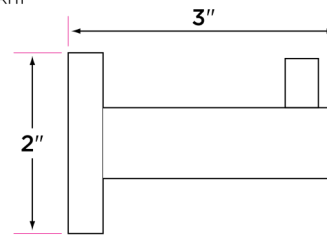

DESCRIPTION	PRODUCT CODE	CASE
18" Towel Bar	BD-TB18	20
24" Towel Bar	BD-TB24	20
30" Towel Bar	BD-TB30	20
Towel Ring	BD-TR1	30
Square Towel Ring	BD-TR2	30
Single Post Paper Holder	BD-PH1	30
Two-Post Pivot Paper Holder	VR-PH2PV	20
Robe Hook	BD-RH1	30

BD-TB18

BD-TR1

BD-TB24

BD-RH1

BD-TB30

BD-PH1

VR-PH2

BD-TR2