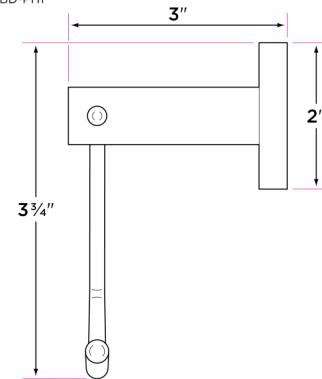

Baden Series

Materials

Post materials: brass, steel and zinc

Towel bar tube material: brass

Specifications

3" extension from wall

2" base

Concealed screw mounting with slotted, standard head set screw

DESCRIPTION	PRODUCT CODE	CASE
18" Towel Bar	BD-TB18	20
24" Towel Bar	BD-TB24	20
30" Towel Bar	BD-TB30	20
Towel Ring	BD-TR1	30
Square Towel Ring	BD-TR2	30
Single Post Paper Holder	BD-PH1	30
Two-Post Pivot Paper Holder	VR-PH2PV	20
Robe Hook	BD-RH1	30

BD-TB18

BD-TR1

BD-TB24

BD-RH1

BD-TB30

BD-PH1

VR-PH2

BD-TR2