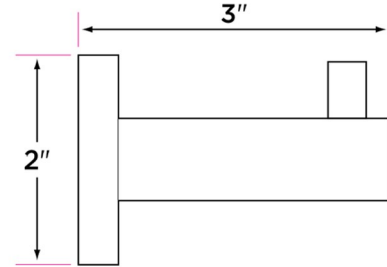

**Baden Series**

Materials

Post materials: brass, steel and zinc

Towel bar tube material: brass

Specifications

3" extension from wall

2" base

Concealed screw mounting with slotted, standard head set screw

DESCRIPTION	PRODUCT CODE	CASE
18" Towel Bar	BD-TB18	20
24" Towel Bar	BD-TB24	20
30" Towel Bar	BD-TB30	20
Towel Ring	BD-TR1	30
Square Towel Ring	BD-TR2	30
Single Post Paper Holder	BD-PH1	30
Two-Post Paper Holder	BD-PH2	30
Two-Post Pivot Paper Holder	BD-PH2PV	30
Robe Hook	BD-RH1	30

BD-TB18

BD-TB24

BD-RH1

BD-TB30

BD-TR1

BD-PH1

BD-PH2

BD-TR2