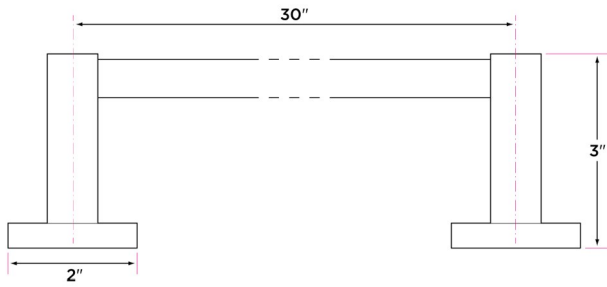

**Baden Series**

Materials

Post materials: brass, steel and zinc

Towel bar tube material: brass

Specifications

3" extension from wall

2" base

Concealed screw mounting with slotted, standard head set screw

BD-TB18

BD-TB24

BD-RH1

BD-TB30

BD-TR1

BD-PH1

BD-PH2

BD-TR2