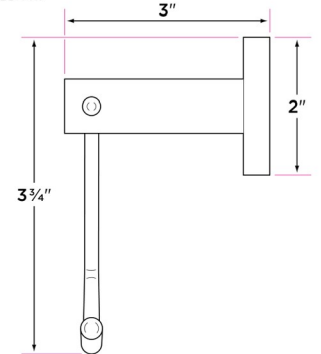

**Baden Series**

Materials

Post materials: brass, steel and zinc

Towel bar tube material: brass

Specifications

3" extension from wall

2" base

Concealed screw mounting with slotted, standard head set screw

DESCRIPTION	PRODUCT CODE	CASE
18" Towel Bar	BD-TB18	20
24" Towel Bar	BD-TB24	20
30" Towel Bar	BD-TB30	20
Towel Ring	BD-TR1	30
Square Towel Ring	BD-TR2	30
Single Post Paper Holder	BD-PH1	30
Two-Post Paper Holder	BD-PH2	30
Two-Post Pivot Paper Holder	BD-PH2PV	30
Robe Hook	BD-RH1	30

BD-TB18

BD-TB24

BD-RH1

BD-TB30

BD-TR1

BD-PH1

BD-PH2

BD-TR2