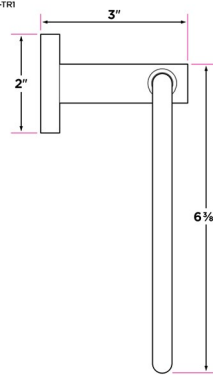

DESCRIPTION	PRODUCT CODE	CASE
18" Towel Bar	BD-TB18	20
24" Towel Bar	BD-TB24	20
30" Towel Bar	BD-TB30	20
Towel Ring	BD-TR1	30
Square Towel Ring	BD-TR2	30
Single Post Paper Holder	BD-PH1	30
Two-Post Paper Holder	BD-PH2	30
Two-Post Pivot Paper Holder	BD-PH2PV	30
Robe Hook	BD-RH1	30

BD-TB18

BD-TB24

BD-RH1

BD-TB30

BD-TR1

BD-PH1

BD-PH2

BD-TR2