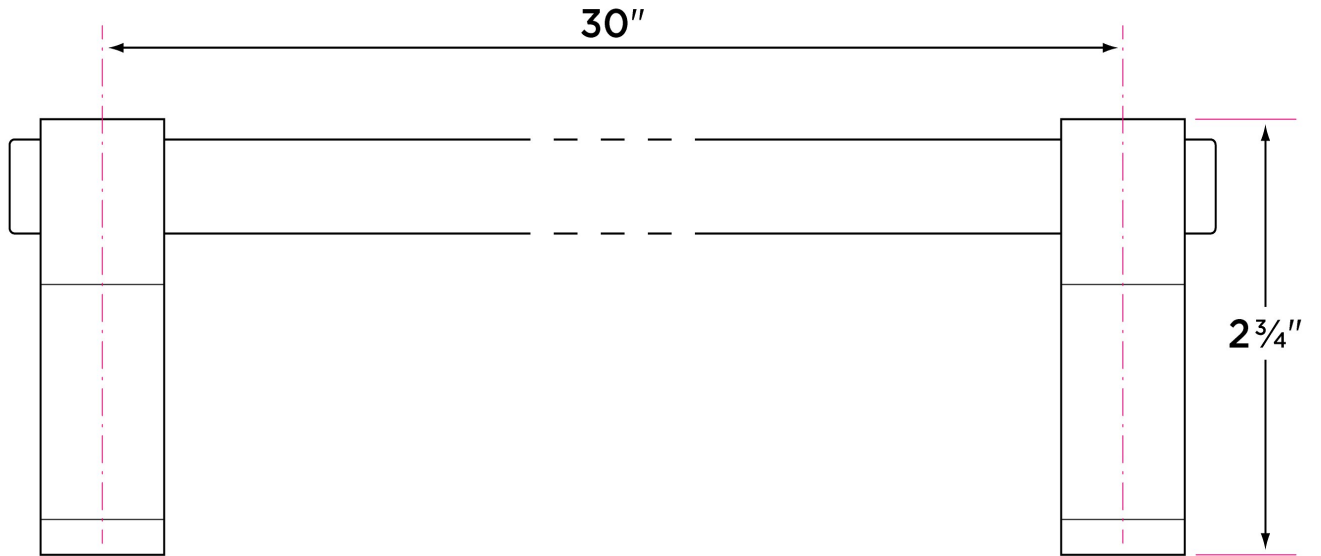

**Sedona Series**

**Materials**

Solid brass

Towel bar tube material: brass

**Specifications**

2 3/4" extension from wall

1 5/8" x 3/4" base

Both concealed and decorative screw mounting

Nylon drywall screws included

**Finishes**

15 Satin Nickel

SB Satin Brass

FBL Flat Black

DESCRIPTION	PRODUCT CODE	CASE
30" Towel Bar	SD-TB30	20
Towel Ring	SD-TR1	20
Single Post Paper Holder	SD-PH1	20
Robe Hook	SD-RH1	20

SD-TB30

SD-PH1

SD-TR1

SD-RH1