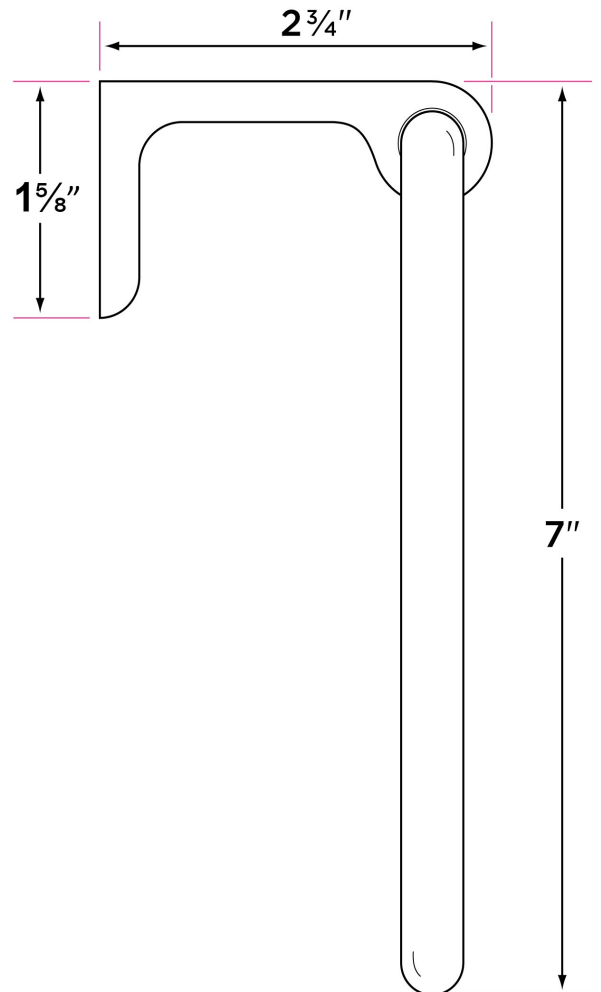

**Sedona Series**

**Materials**

Solid brass

Towel bar tube material: brass

**Specifications**

2 3/4" extension from wall

1 5/8" x 3/4" base

Both concealed and decorative screw mounting

Nylon drywall screws included

**Finishes**

15 Satin Nickel

SB Satin Brass

FBL Flat Black

DESCRIPTION	PRODUCT CODE	CASE
30" Towel Bar	SD-TB30	20
Towel Ring	SD-TR1	20
Single Post Paper Holder	SD-PH1	20
Robe Hook	SD-RH1	20

SD-TB30

SD-PH1

SD-TR1

SD-RH1