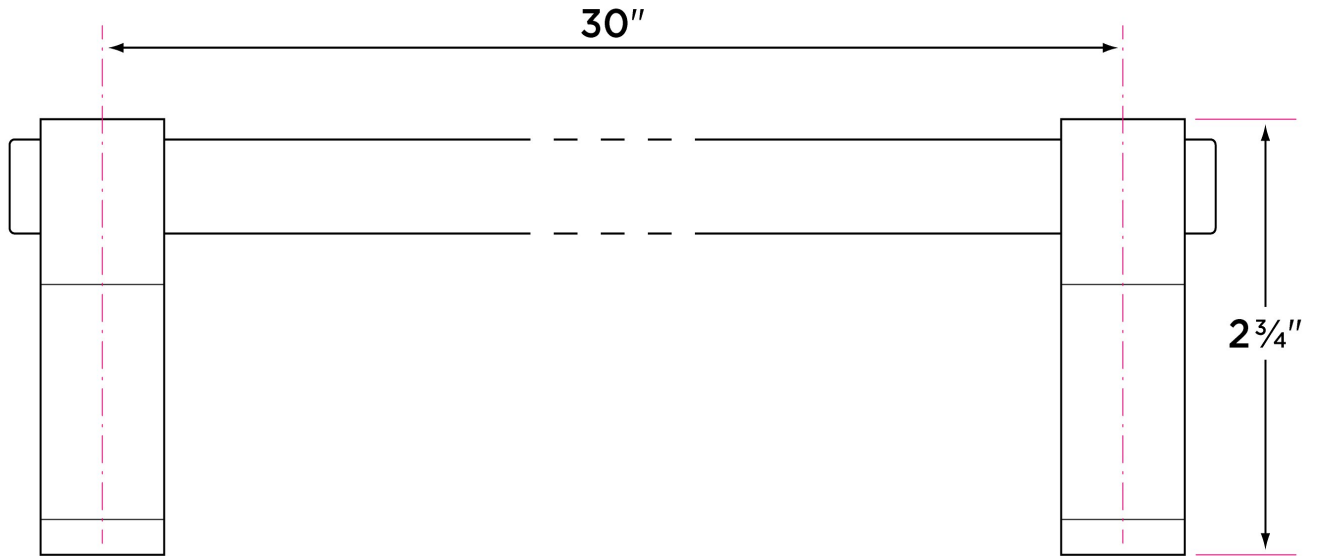

Sedona Series

Materials

Solid brass

Towel bar tube material: brass

Specifications

2 3/4" extension from wall

1 5/8" x 3/4" base

Both concealed and decorative screw mounting

Finishes

15 Satin Nickel

26 Polished Chrome

FBL Flat Black

SB Satin Brass

DESCRIPTION	PRODUCT CODE	CASE
30" Towel Bar	SD-TB30	20
Towel Ring	SD-TR1	20
Single Post Paper Holder	SD-PH1	20
Robe Hook	SD-RH1	20

SD-TB30