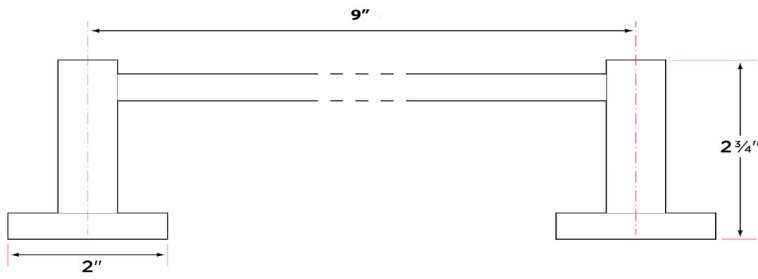

VR-PH2

VR-TB9