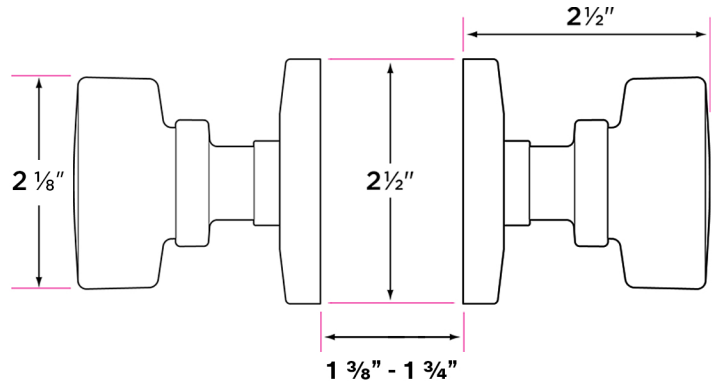

Luna Knob

DESCRIPTION	PRODUCT CODE	CASE
Passage (hall/closet) Both sides always free	LU101	12
Privacy (bed/bath) Locked by push pin. Unlocked by push pin, knob turn, or emergency pin outside	LU102	12
Dummy (closet) Inactive, single-sided, flush mount with two wood screws	LU100	12

Finishes

- 15 Satin Nickel
- 26 Polished Chrome
- FBL Flat Black
- SB Satin Brass

Door Handing

Non-handed

Door Thickness

1 3/8" to 1 3/4"

Key Cylinder

No keyed option

Strike Plate

2 1/4" x 1 3/4" full lip radius corner standard

Latch

2 1/4" x 1" radius and square corner faceplate
 Non-adjustable 2 3/8" or 2 3/4"
 Drive-in latch available
 1/2" throw bolt
 Split spindle- both sides operate independently