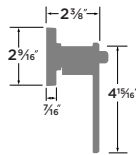

Marin Lever

- 15 Satin Nickel
- FBL Flat Black
- 26 Polished Chrome

PASSAGE	MR101
PRIVACY	MR102
ENTRY	MR107
DUMMY	MR100
HANDLESET TRIM	MR100-H

Verona Lever

- 15 Satin Nickel
- FBL Flat Black
- SB Satin Brass

PASSAGE	VN101
PRIVACY	VN102
ENTRY	VN107
DUMMY	VN100
HANDLESET TRIM	VN100-H

Cortina Lever

- 15 Satin Nickel
- FBL Flat Black
- SB Satin Brass

PASSAGE	CT101
PRIVACY	CT102
ENTRY	CT107
DUMMY	CT100
HANDLESET TRIM	CT100-H

Köln Handleset Solid Brass

- 15 Satin Nickel
- 11P Vintage Bronze
- 32D Satin Stainless
- 26 Polished Chrome

KEYED HANDLESET	KN507
DUMMY HANDLESET	KN500

Modern Deadbolt Square

- 15 Satin Nickel
- 11P Vintage Bronze
- 26 Polished Chrome
- FBL Flat Black
- 32D Satin Stainless
- SB Satin Brass

SINGLE CYLINDER DEADBOLT	DB201-SMD

Modern Deadbolt Round

- 15 Satin Nickel
- 11P Vintage Bronze
- 26 Polished Chrome
- FBL Flat Black
- 32D Satin Stainless
- SB Satin Brass

SINGLE CYLINDER DEADBOLT	DB201-MD

Stockholm Handleset

- 15 Satin Nickel
- FBL Flat Black
- 11P Vintage Bronze
- 32D Satin Stainless
- 26 Polished Chrome
- SB Satin Brass

KEYED HANDLESET	SH507
DUMMY HANDLESET	SH500