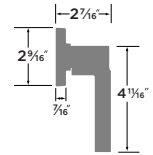

Marin Lever

- 15 Satin Nickel
- FBL Flat Black
- 26 Polished Chrome

PASSAGE	MR101
PRIVACY	MR102
ENTRY	MR107
DUMMY	MR100
HANDLESET TRIM	MR100-H

Verona Lever

- 15 Satin Nickel
- FBL Flat Black
- SB Satin Brass

PASSAGE	VN101
PRIVACY	VN102
ENTRY	VN107
DUMMY	VN100
HANDLESET TRIM	VN100-H

Cortina Lever

- 15 Satin Nickel
- FBL Flat Black
- SB Satin Brass

PASSAGE	CT101
PRIVACY	CT102
ENTRY	CT107
DUMMY	CT100
HANDLESET TRIM	CT100-H

Köln Handleset Solid Brass

- 15 Satin Nickel
- 11P Vintage Bronze
- 32D Satin Stainless
- 26 Polished Chrome

KEYED HANDLESET	KN507
DUMMY HANDLESET	KN500

Modern Deadbolt Square

- 15 Satin Nickel
- 11P Vintage Bronze
- 26 Polished Chrome
- FBL Flat Black
- 32D Satin Stainless
- SB Satin Brass

SINGLE CYLINDER DEADBOLT	DB201-SMD

Modern Deadbolt Round

- 15 Satin Nickel
- 11P Vintage Bronze
- 26 Polished Chrome
- FBL Flat Black
- 32D Satin Stainless
- SB Satin Brass

SINGLE CYLINDER DEADBOLT	DB201-MD

Stockholm Handleset

- 15 Satin Nickel
- FBL Flat Black
- 11P Vintage Bronze
- 32D Satin Stainless
- 26 Polished Chrome
- SB Satin Brass

KEYED HANDLESET	SH507
DUMMY HANDLESET	SH500