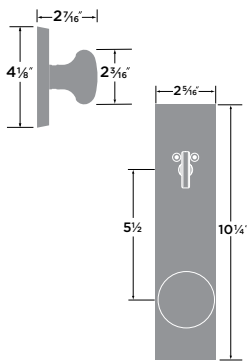

Oakley Knob

- 11P Vintage Bronze
- 15 Satin Nickel
- FBL Flat Black
- SB Satin Brass

PASSAGE	OK101
PRIVACY	OK102
DUMMY	OK100
SIDEPLATE ENTRY	OK307
HANDLESET TRIM	OK100-H
FULL PLATE HANDLESET TRIM	OK100-HFP