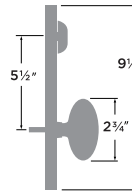

Slickrock Knob

- 11P Vintage Bronze

PASSAGE	SR101
PRIVACY	SR102
SIDEPLATE ENTRY	SR107
DUMMY	SR100
DOUBLE DUMMY	SR100-2