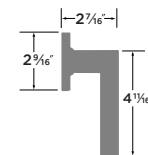

Mesa Lever | Round

- 15 Satin Nickel
- FBL Flat Black
- SB Satin Brass
- 26 Polished Chrome

PASSAGE	MS101-RD
PRIVACY	MS102-RD
ENTRY	MS107-RD
DUMMY	MS100-RD
HANDLESET TRIM	MS100-HRD