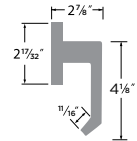

Cedar HC Lever Grade 3

- 15 Satin Nickel

PASSAGE	CD101-HC
PRIVACY	CD102-HC
DUMMY	CD100-HC
ENTRY	CD107-HC
ENTRY UL	CD107-HC-UL