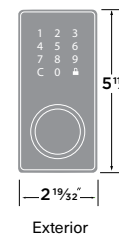

Touch Screen Keypad Deadbolt Grade 2

- 15 Satin Nickel
- SB Satin Brass
- FBL Flat Black

TOUCH SCREEN KEYPAD DEADBOLT   DK201-TKD

Operates on four "AA" batteries, no hard wiring required

Warning light and sound to indicate low batteries

Optional auto locking function

One-time use code option

Entry codes can be four to six digits

Programmable up to ten entry codes

Vacation Mode-temporarily disables all user codes

Master and construction keyed capability

Temperature range -31° F to 150° F

Fits doors 1 $\frac{3}{8}$ " to 2" thick

Single touch locking | Key operable

25 year mechanical and one year electronic warranty

Meets ANSI grade 2 standards