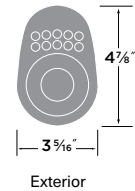

Electronic Deadbolt Round

- 15 Satin Nickel
- FBL Flat Black

SINGLE CYLINDER DEADBOLT   DK201-RD

Operates on four "AA" batteries, no hard wiring required

Warning light and sound to indicate low batteries

Optional auto locking function

One-time use code option

Entry codes can be four to six digits

Programmable up to ten entry codes

Fits doors 1 3/8" to 2" thick

Single touch locking | Key operable

25 year mechanical and one year electronic warranty