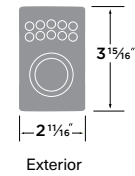

Electronic Deadbolt Modern

- 15 Satin Nickel
- 11P Vintage Bronze
- FBL Flat Black
- 26 Polished Chrome

SINGLE CYLINDER DEADBOLT   DK201-MD

Operates on four "AA" batteries, no hard wiring required

Warning light and sound to indicate low batteries

Optional auto locking function

One-time use code option

Entry codes can be four to six digits

Programmable up to ten entry codes

Fits doors 1 3/8" to 2" thick

Single touch locking | Key operable

25 year mechanical and one year electronic warranty