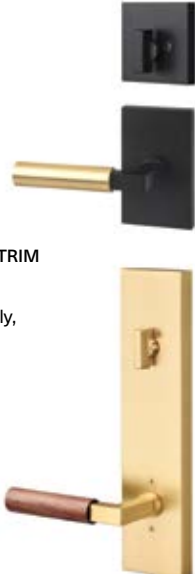

SINGLE CYLINDER DEADBOLT DB201-LN

Mountain Deadbolt Square

- 11P Vintage Bronze
- 26 Polished Chrome
- 15 Satin Nickel
- FBL Flat Black
- SB Satin Brass

SINGLE CYLINDER DEADBOLT DB201-MTN

Forma Deadbolt

- 15 Satin Nickel
- 26 Polished Chrome
- FBL Flat Black
- SB Satin Brass

SINGLE CYLINDER DEADBOLT DB201-FR

Mountain Deadbolt Round

- 15 Satin Nickel
- 11P Vintage Bronze
- FBL Flat Black
- SB Satin Brass

SINGLE CYLINDER DEADBOLT DB201-RMT

INTERIOR TRIMS FOR RIDGECREST HANDLESETS

Levanto Trim

- 15 Satin Nickel
- 26 Polished Chrome
- FBL Flat Black
- SB Satin Brass

HANDLESET TRIM

LV100-H

FULL PLATE HANDLESET TRIM

LV100-HFP

Lever Grips sold separately,
see page 3

Aspra Trim | Square

- 15 Satin Nickel
- FBL Flat Black
- SB Satin Brass

HANDLESET TRIM

AP100-HSQ

FULL PLATE HANDLESET TRIM

AP100-HFP

Lever Grips sold separately,
see page 3

Oakley Trim

- 11P Vintage Bronze
- 15 Satin Nickel
- FBL Flat Black
- SB Satin Brass