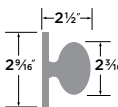

Durango Knob

- 15 Satin Nickel
- FBL Flat Black
- 11P Vintage Bronze
- 26 Polished Chrome
- 15A Antique Nickel

PASSAGE	DU101
PRIVACY	DU102
ENTRY	DU107
DUMMY	DU100
ENTRY-DEADBOLT COMBO	DU107/DB
HANDLESET TRIM	DU100-H