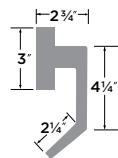

Cylindrical Knobset Grade 2

- 26D Satin Chrome

PASSAGE	GT101
PRIVACY	GT102
DUMMY	GT100
ENTRY	GT107
STOREROOM	GT105
CLASSROOM	GT108

Jackson Tubular Lever Grade 2

- 26D Satin Chrome
- FBL Flat Black

PASSAGE	JK101-T
PRIVACY	JK102-T
DUMMY	JK100-T
ENTRY	JK107-T
STOREROOM	JK105-T
CLASSROOM	JK108-T