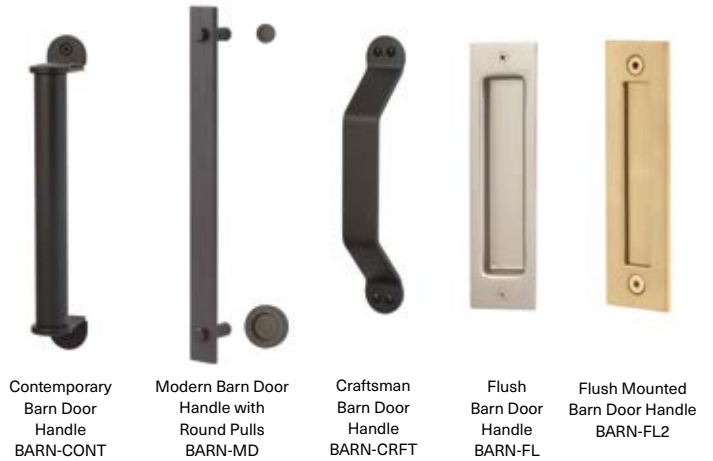

STAINLESS STEEL BARN DOOR RAIL SYSTEM 72"
 STAINLESS STEEL ROUND RAIL CONNECTOR

BARN-5KIT72
 BARN-CNRD

Barn Door Handles

- 15 Satin Nickel
- FBL Flat Black

CONTEMPORARY BARN DOOR HANDLE 10"	BARN-CONT
MODERN BARN DOOR HANDLE W/ ROUND PULL 14"	BARN-MD
MODERN BARN DOOR HANDLE, DOUBLE-SIDED 14"	BARN-MD2
CRAFTSMAN BARN DOOR HANDLE 8"	BARN-CRFT
FLUSH BARN DOOR HANDLE 8"	BARN-FL
ROUND FINGER PULL, DOUBLE-SIDED	BARN-FP2