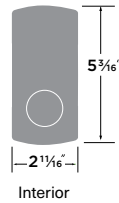

Electronic Deadbolt Round

- 15 Satin Nickel
- FBL Flat Black

SINGLE CYLINDER DEADBOLT   DK201-RD

Operates on four "AA" batteries, no hard wiring required

Warning light and sound to indicate low batteries

Optional auto locking function

One-time use code option

Entry codes can be four to six digits

Programmable up to ten entry codes

Fits doors 1 3/8" to 2" thick

Single touch locking | Key operable

25 year mechanical and one year electronic warranty