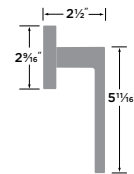

PASSAGE	BS101-SQ
PRIVACY	BS102-SQ
ENTRY	BS107-SQ
DUMMY	BS100-SQ
HANDLESET TRIM	BS100-HSQ

Sienna Lever | Square

- 15 Satin Nickel
- 26 Polished Chrome
- FBL Flat Black
- SB Satin Brass

PASSAGE	SN101-SQ
PRIVACY	SN102-SQ
ENTRY	SN107-SQ
DUMMY	SN100-SQ
HANDLESET TRIM	SN100-HSQ