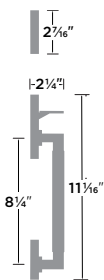

Roma Handleset

- 15 Satin Nickel
- 26 Polished Chrome
- FBL Flat Black
- SB Satin Brass

HANDLESET RM507
DUMMY HANDLESET RM500

KNURLED GRIP HSGRIP-KN
SMOOTH GRIP HSGRIP-SM