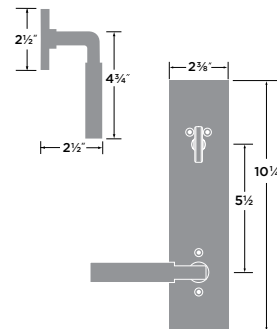

Forma Lever

- 15 Satin Nickel
- 26 Polished Chrome
- FBL Flat Black
- SB Satin Brass

PASSAGE ROSETTE	FR101
PRIVACY ROSETTE	FR102
DUMMY ROSETTE	FR100
SIDEPLATE ENTRY	FR307
HANDLESET TRIM	FR100-H
FULL PLATE HANDLESET TRIM	FR100-HFP

Lever Grips sold separately