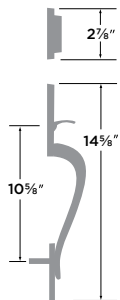

Madison Handleset

- 15 Satin Nickel
- 11P Vintage Bronze
- FBL Flat Black

KEYED HANDLESET MA507
DUMMY HANDLESET MA500