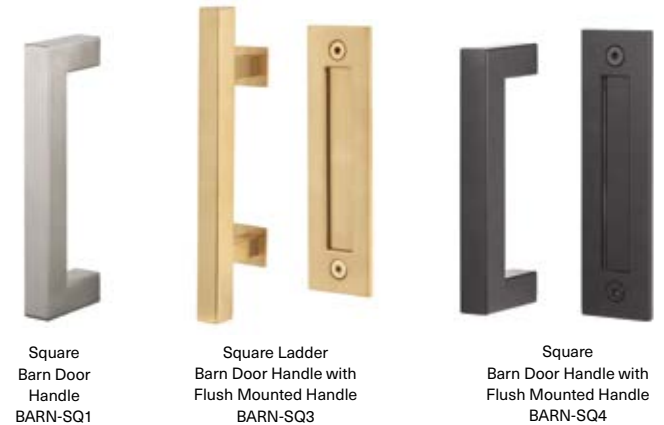

- 26 Polished Chrome
- FBL Flat Black
- 32D Satin Stainless

LADDER BARN DOOR HANDLE, SINGLE-SIDED 12"	BARN-RD1
LADDER BARN DOOR HANDLE, DOUBLE-SIDED 12"	BARN-RD2
SQUARE BARN DOOR HANDLE, SINGLE-SIDED 9"	BARN-SQ1
SQUARE BARN DOOR HANDLE, DOUBLE-SIDED 9"	BARN-SQ2

- FBL Flat Black
- 32D Satin Stainless
- SB Satin Brass

LADDER BARN DOOR HANDLE, FLUSH HANDLE 12"	BARN-RD3
SQUARE BARN DOOR HANDLE, FLUSH HANDLE 8"	BARN-SQ4
SQUARE LADDER BARN DOOR HANDLE, FLUSH HANDLE 12"	BARN-SQ3