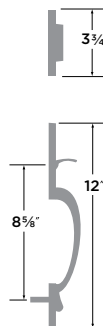

Coral Handleset

- 15 Satin Nickel
- 11P Vintage Bronze
- 3 Polished Brass

KEYED HANDLESET CR507
DUMMY HANDLESET CR500