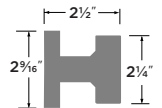

PASSAGE	ZH101-RD
PRIVACY	ZH102-RD
ENTRY	ZH107-RD
DUMMY	ZH100-RD
HANDLESET TRIM	ZH100-HRD