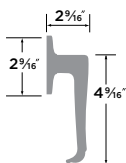

Helena Lever

- 15 Satin Nickel
- 11P Vintage Bronze

PASSAGE	HA101
PRIVACY	HA102
ENTRY	HA107
DUMMY	HA100
ENTRY-DEADBOLT COMBO	HA107/DB
HANDLESET TRIM	HA100-H