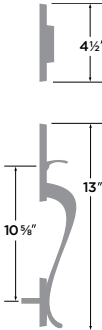

SINGLE CYLINDER DEADBOLT	DB201-G2
--------------------------	----------

Aspen Handleset

Grade 2

- 15 Satin Nickel
- FBL Flat Black

KEYED HANDLESET	AN507-G2
DUMMY HANDLESET	AN500

Madison Handleset

Grade 2

- 15 Satin Nickel
- FBL Flat Black