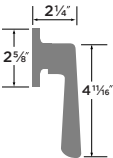

KEYED HANDLESET CR507
 DUMMY HANDLESET CR500

Edge Lever

Grade 2

- 15 Satin Nickel
- FBL Flat Black

PASSAGE	EG101
PRIVACY	EG102
ENTRY	EG107
DUMMY	EG100
HANDLESET TRIM	EG100-H

Residential Deadbolt

Grade 2

- 15 Satin Nickel
- FBL Flat Black