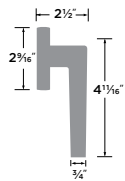

PASSAGE	BS101-RD
PRIVACY	BS102-RD
ENTRY	BS107-RD
DUMMY	BS100-RD
HANDLESET TRIM	BS100-HRD