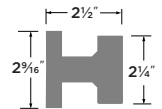

PASSAGE	ZH101-SQ
PRIVACY	ZH102-SQ
ENTRY	ZH107-SQ
DUMMY	ZH100-SQ
HANDLESET TRIM	ZH100-HSQ