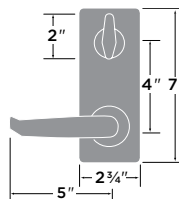

Interconnect Lock Grade 2

Passage with Deadbolt

- 32D Satin Stainless

PASSAGE	IN301-CDR

More lever styles available upon request