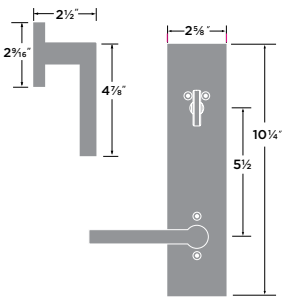

Escala Lever | Square

- 15 Satin Nickel
- 26 Polished Chrome
- FBL Flat Black
- SB Satin Brass

PASSAGE	ES101-SQ
PRIVACY	ES102-SQ
DUMMY	ES100-SQ
SIDEPLATE ENTRY	ES307
HANDLESET TRIM	ES100-HSQ
FULL PLATE HANDLESET TRIM	ES100-HFP

Aspra Lever | Square

- 15 Satin Nickel
- FBL Flat Black
- SB Satin Brass

PASSAGE ROSETTE	AP101-SQ
PRIVACY ROSETTE	AP102-SQ
DUMMY ROSETTE	AP100-SQ
HANDLESET TRIM	AP100-HSQ
FULL PLATE HANDLESET TRIM	AP100-HFP

Lever Grips sold separately