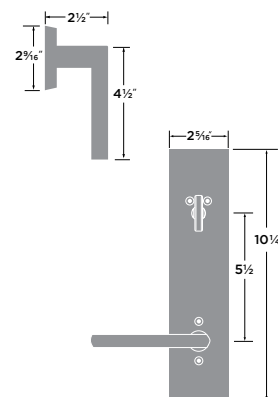

Logan Lever

- 11P Vintage Bronze
- 15 Satin Nickel
- FBL Flat Black
- SB Satin Brass

PASSAGE	LN101
PRIVACY	LN102
DUMMY	LN100
SIDEPLATE ENTRY	LN307
HANDLESET TRIM	LN100-H
FULL PLATE HANDLESET TRIM	LN100-HFP