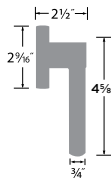

Marin Lever

- 15 Satin Nickel
- FBL Flat Black
- 26 Polished Chrome

PASSAGE	MR101
PRIVACY	MR102
ENTRY	MR107
DUMMY	MR100
HANDLESET TRIM	MR100-H

Verona Lever

- 15 Satin Nickel
- FBL Flat Black
- SB Satin Brass

PASSAGE	VN101
PRIVACY	VN102
ENTRY	VN107
DUMMY	VN100
HANDLESET TRIM	VN100-H

Cortina Lever

- 15 Satin Nickel
- FBL Flat Black
- SB Satin Brass

PASSAGE	CT101
PRIVACY	CT102
ENTRY	CT107
DUMMY	CT100
HANDLESET TRIM	CT100-H

Köln Handleset Solid Brass

- 15 Satin Nickel
- 11P Vintage Bronze
- 32D Satin Stainless
- 26 Polished Chrome

KEYED HANDLESET	KN507
DUMMY HANDLESET	KN500

Modern Deadbolt Square

- 15 Satin Nickel
- 11P Vintage Bronze
- 26 Polished Chrome
- FBL Flat Black
- 32D Satin Stainless
- SB Satin Brass

SINGLE CYLINDER DEADBOLT	DB201-SMD

Modern Deadbolt Round

- 15 Satin Nickel
- 11P Vintage Bronze
- 26 Polished Chrome
- FBL Flat Black
- 32D Satin Stainless
- SB Satin Brass

SINGLE CYLINDER DEADBOLT	DB201-MD

Stockholm Handleset

- 15 Satin Nickel
- FBL Flat Black
- 11P Vintage Bronze
- 32D Satin Stainless
- 26 Polished Chrome
- SB Satin Brass

KEYED HANDLESET	SH507
DUMMY HANDLESET	SH500