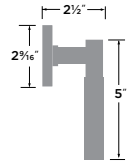

Aspra Lever | Round

- 15 Satin Nickel
- FBL Flat Black
- SB Satin Brass

PASSAGE ROSETTE	AP101-RD
PRIVACY ROSETTE	AP102-RD
DUMMY ROSETTE	AP100-RD
HANDLESET TRIM	AP100-HRD

Lever Grips sold separately