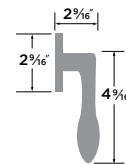

Snowbird Lever

- 15 Satin Nickel
- FBL Flat Black
- 11P Vintage Bronze

PASSAGE	SB101
PRIVACY	SB102
ENTRY	SB107
DUMMY	SB100
ENTRY-DEADBOLT COMBO	SB107/DB
HANDLESET TRIM	SB100-H