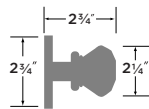

Torrey Knob

- 15 Satin Nickel
- 26 Polished Chrome
- FBL Flat Black
- SB Satin Brass

PASSAGE	TY101
PRIVACY	TY102
DUMMY	TY100