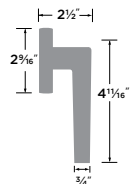

Torino 28° Lever

- 15 Satin Nickel
- 26 Polished Chrome

PASSAGE	TR101
PRIVACY	TR102
DUMMY	TR100
HANDLESET TRIM	TR100-H

Basel 28° Lever

- 15 Satin Nickel
- FBL Flat Black

PASSAGE	BS101-28
PRIVACY	BS102-28
DUMMY	BS100-SQ
HANDLESET TRIM	BS100-HSQ