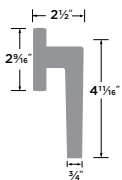

PASSAGE	BS101-SQ
PRIVACY	BS102-SQ
ENTRY	BS107-SQ
DUMMY	BS100-SQ
HANDLESET TRIM	BS100-HSQ