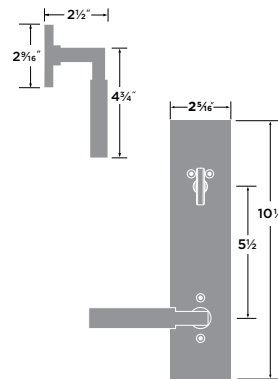

Levanto Lever

- 15 Satin Nickel
- 26 Polished Chrome
- FBL Flat Black
- SB Satin Brass

PASSAGE ROSETTE	LV101
PRIVACY ROSETTE	LV102
DUMMY ROSETTE	LV100
SIDEPLATE ENTRY	LV307
HANDLESET TRIM	LV100-H
FULL PLATE HANDLESET TRIM	LV100-HFP

Lever Grips sold separately, see page 3