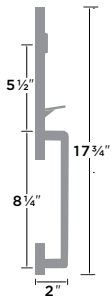

Turin Handleset

- 15 Satin Nickel
- 26 Polished Chrome
- FBL Flat Black
- SB Satin Brass

HANDLESET TN507
DUMMY HANDLESET TN500