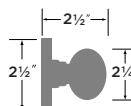

Durango Knob | Square

- 15 Satin Nickel
- FBL Flat Black

PASSAGE	DU101-SQ
PRIVACY	DU102-SQ
ENTRY	DU107-SQ
DUMMY	DU100-SQ
HANDLESET TRIM	DU100-HSQ