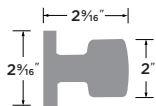

PASSAGE	BG101
PRIVACY	BG102
ENTRY	BG107
DUMMY	BG100
HANDLESET TRIM	BG100-H