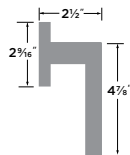

Escala Lever | Round

- 15 Satin Nickel
- 26 Polished Chrome
- FBL Flat Black
- SB Satin Brass

PASSAGE	ES101-RD
PRIVACY	ES102-RD
DUMMY	ES100-RD
HANDLESET TRIM	ES100-HRD

Forma Lever

- 15 Satin Nickel
- 26 Polished Chrome
- FBL Flat Black
- SB Satin Brass

PASSAGE ROSETTE	FR101
PRIVACY ROSETTE	FR102
DUMMY ROSETTE	FR100
SIDEPLATE ENTRY	FR307
HANDLESET TRIM	FR100-H
FULL PLATE HANDLESET TRIM	FR100-HFP

Lever Grips sold separately