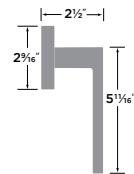

PASSAGE	SN101-RD
PRIVACY	SN102-RD
ENTRY	SN107-RD
DUMMY	SN100-RD
HANDLESET TRIM	SN100-HRD