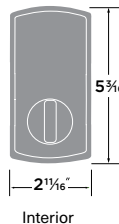

Touch Screen Keypad Deadbolt Grade 2

- 15 Satin Nickel
- SB Satin Brass
- FBL Flat Black

TOUCH SCREEN KEYPAD DEADBOLT   DK201-TKD

Operates on four "AA" batteries, no hard wiring required

Warning light and sound to indicate low batteries

Optional auto locking function

One-time use code option

Entry codes can be four to six digits

Programmable up to ten entry codes

Vacation Mode-temporarily disables all user codes

Master and construction keyed capability

Temperature range -31° F to 150° F

Fits doors 1 $\frac{3}{8}$ " to 2" thick

Single touch locking | Key operable

25 year mechanical and one year electronic warranty

Meets ANSI grade 2 standards