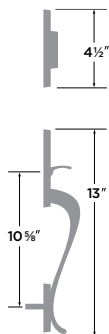

Aspen Handleset

- 15 Satin Nickel
- 11P Vintage Bronze
- FBL Flat Black

KEYED HANDLESET AN507
DUMMY HANDLESET AN500