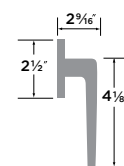

Cedar Lever

- 15 Satin Nickel
- FBL Flat Black
- 11P Vintage Bronze
- 26 Polished Chrome
- 3 Polished Brass

PASSAGE	CD101
PRIVACY	CD102
ENTRY	CD107
DUMMY	CD100
ENTRY-DEADBOLT COMBO	CD107/DB
HANDLESET TRIM	CD100-H
PRIVACY-PUSH BUTTON	CD102-SL*
ENTRY-PUSH BUTTON	CD107-SL*
STOREROOM	CD105-SL*