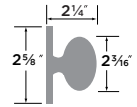

Juniper Knob

- 15 Satin Nickel
- FBL Flat Black
- 11P Vintage Bronze

PASSAGE	JN101
PRIVACY	JN102
ENTRY	JN107
DUMMY	JN100
HANDLESET TRIM	JN100-H