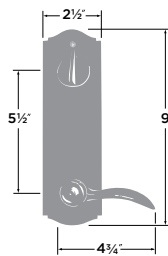

Sandstone Lever

- 11P Vintage Bronze

PASSAGE	SS101
PRIVACY	SS102
SIDEPLATE ENTRY	SS107
DUMMY	SS100
DOUBLE DUMMY	SS100-2