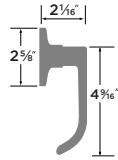

Alder Lever

- 15 Satin Nickel
- FBL Flat Black

PASSAGE	AD101
PRIVACY	AD102
ENTRY	AD107
DUMMY	AD100