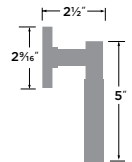

Aspra Lever | Square

- 15 Satin Nickel
- FBL Flat Black
- SB Satin Brass

PASSAGE ROSETTE	AP101-SQ
PRIVACY ROSETTE	AP102-SQ
DUMMY ROSETTE	AP100-SQ
HANDLESET TRIM	AP100-HSQ
FULL PLATE HANDLESET TRIM	AP100-HFP

Lever Grips sold separately