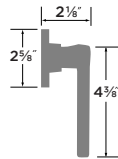

Sage Lever

- 15 Satin Nickel
- FBL Flat Black
- 11P Vintage Bronze

PASSAGE	SG101
PRIVACY	SG102
ENTRY	SG107
DUMMY	SG100
ENTRY-DEADBOLT COMBO	SG107/DB
HANDLESET TRIM	SG100-H