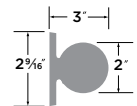

Tahoe Knob

- FBL Flat Black
- 11P Vintage Bronze
- 32D Satin Stainless
- 3 Polished Brass

PASSAGE	TA101
PRIVACY	TA102
ENTRY	TA107
DUMMY	TA100
ENTRY-DEADBOLT COMBO	TA107/DB
HANDLESET TRIM	TA100-H