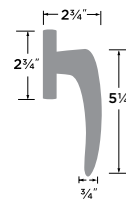

Torino 28° Lever

- 15 Satin Nickel
- 26 Polished Chrome

PASSAGE	TR101
PRIVACY	TR102
DUMMY	TR100
HANDLESET TRIM	TR100-H