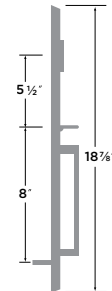

HANDLESET RM507
DUMMY HANDLESET RM500

KNURLED GRIP HSGRIP-KN
SMOOTH GRIP HSGRIP-SM

Vail Handleset

- 11P Vintage Bronze
- 15 Satin Nickel
- FBL Flat Black
- SB Satin Brass

HANDLESET VL507
DUMMY HANDLESET VL500