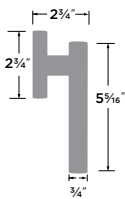

- 15 Satin Nickel
- 26 Polished Chrome
- FBL Flat Black
- SB Satin Brass

FULL PLATE

HANDLESET TRIM

BS100-HFP

Juneau 28° Lever

- 32D Satin Stainless
- 26 Polished Chrome
- FBL Flat Black

PASSAGE	JU101
PRIVACY	JU102
DUMMY	JU100
HANDLESET TRIM	JU100-H