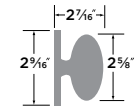

Arapaho Knob

- 15 Satin Nickel
- FBL Flat Black
- 11P Vintage Bronze
- 15A Antique Nickel

PASSAGE	AR101
PRIVACY	AR102
ENTRY	AR107
DUMMY	AR100
ENTRY-DEADBOLT COMBO	AR107/DB
HANDLESET TRIM	AR100-H