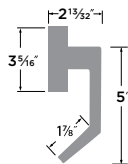

Cedar HC Lever Grade 3

- 15 Satin Nickel

PASSAGE	CD101-HC
PRIVACY	CD102-HC
DUMMY	CD100-HC
ENTRY	CD107-HC
ENTRY UL	CD107-HC-UL

Jackson Cylindrical Lever Grade 2

- 26D Satin Chrome
- FBL Flat Black

PASSAGE	JK101
PRIVACY	JK102
DUMMY	JK100
ENTRY	JK107
STOREROOM	JK105
CLASSROOM	JK108