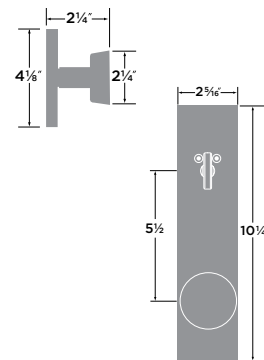

Torrey Knob

- 15 Satin Nickel
- 26 Polished Chrome
- FBL Flat Black
- SB Satin Brass

PASSAGE	TY101
PRIVACY	TY102
DUMMY	TY100