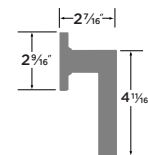

Mesa Lever | Square

- 15 Satin Nickel
- FBL Flat Black
- SB Satin Brass
- 26 Polished Chrome

PASSAGE	MS101-SQ
PRIVACY	MS102-SQ
ENTRY	MS107-SQ
DUMMY	MS100-SQ
HANDLESET TRIM	MS100-HSQ