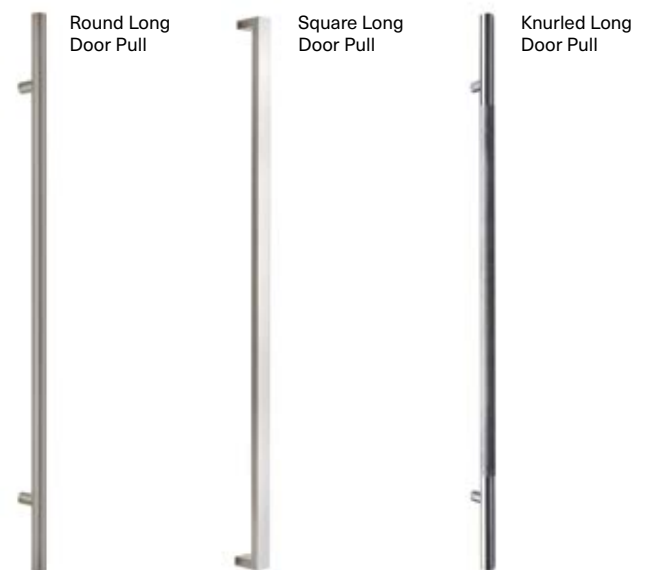

Knurled Long Door Pull

- 26 Polished Chrome
- FBL Flat Black
- 32D Satin Stainless
- SB Satin Brass

48" KNURLED LONG DOOR PULL, SINGLE-SIDED	PL-1KN48
48" KNURLED LONG DOOR PULL, DOUBLE-SIDED	PL-2KN48
72" KNURLED LONG DOOR PULL, SINGLE-SIDED	PL-1KN72
72" KNURLED LONG DOOR PULL, DOUBLE-SIDED	PL-2KN72