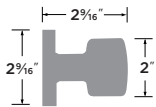

It's not just hardware; it's a statement piece, an elevation to the extraordinary.

Bergen Knob | Square

- FBL Flat Black
- 11P Vintage Bronze
- 32D Satin Stainless
- 26 Polished Chrome
- SB Satin Brass

PASSAGE	BG101-SQ
PRIVACY	BG102-SQ
ENTRY	BG107-SQ
DUMMY	BG100-SQ
HANDLESET TRIM	BG100-HSQ