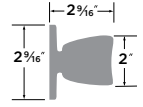

Tulip Knob

- 32D Satin Stainless
- 3 Polished Brass

PASSAGE	TL101
PRIVACY	TL102
ENTRY	TL107
DUMMY	TL100