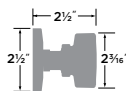

Luna Knob

- 15 Satin Nickel
- 26 Polished Chrome
- FBL Flat Black
- SB Satin Brass

PASSAGE	LU101
PRIVACY	LU102
DUMMY	LU100