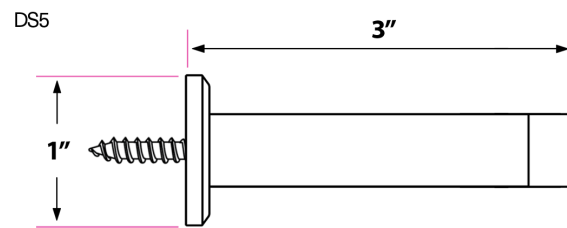

Modern Door Stops

DESCRIPTION	PRODUCT CODE	CASE/CARTON	FINISHES
3" Modern Door Stop	DS5	50bx/500ctn	15 Satin Nickel 26 Polished Chrome FBL Flat Black SB Satin Brass
4" Modern Door Stop	DS6	50bx/500ctn	15 Satin Nickel 26 Polished Chrome FBL Flat Black SB Satin Brass

Hardware

Installation hardware included

Material

Stainless steel

Non-marking rubber cap