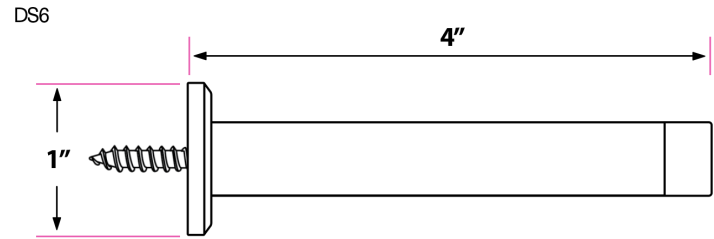

Modern Door Stops

DESCRIPTION	PRODUCT CODE	CASE/CARTON	FINISHES
3" Modern Door Stop	DS5	50bx/500ctn	15 Satin Nickel 26 Polished Chrome FBL Flat Black SB Satin Brass
4" Modern Door Stop	DS6	50bx/500ctn	15 Satin Nickel 26 Polished Chrome FBL Flat Black SB Satin Brass

Hardware

Installation hardware included

Material

Stainless steel

Non-marking rubber cap